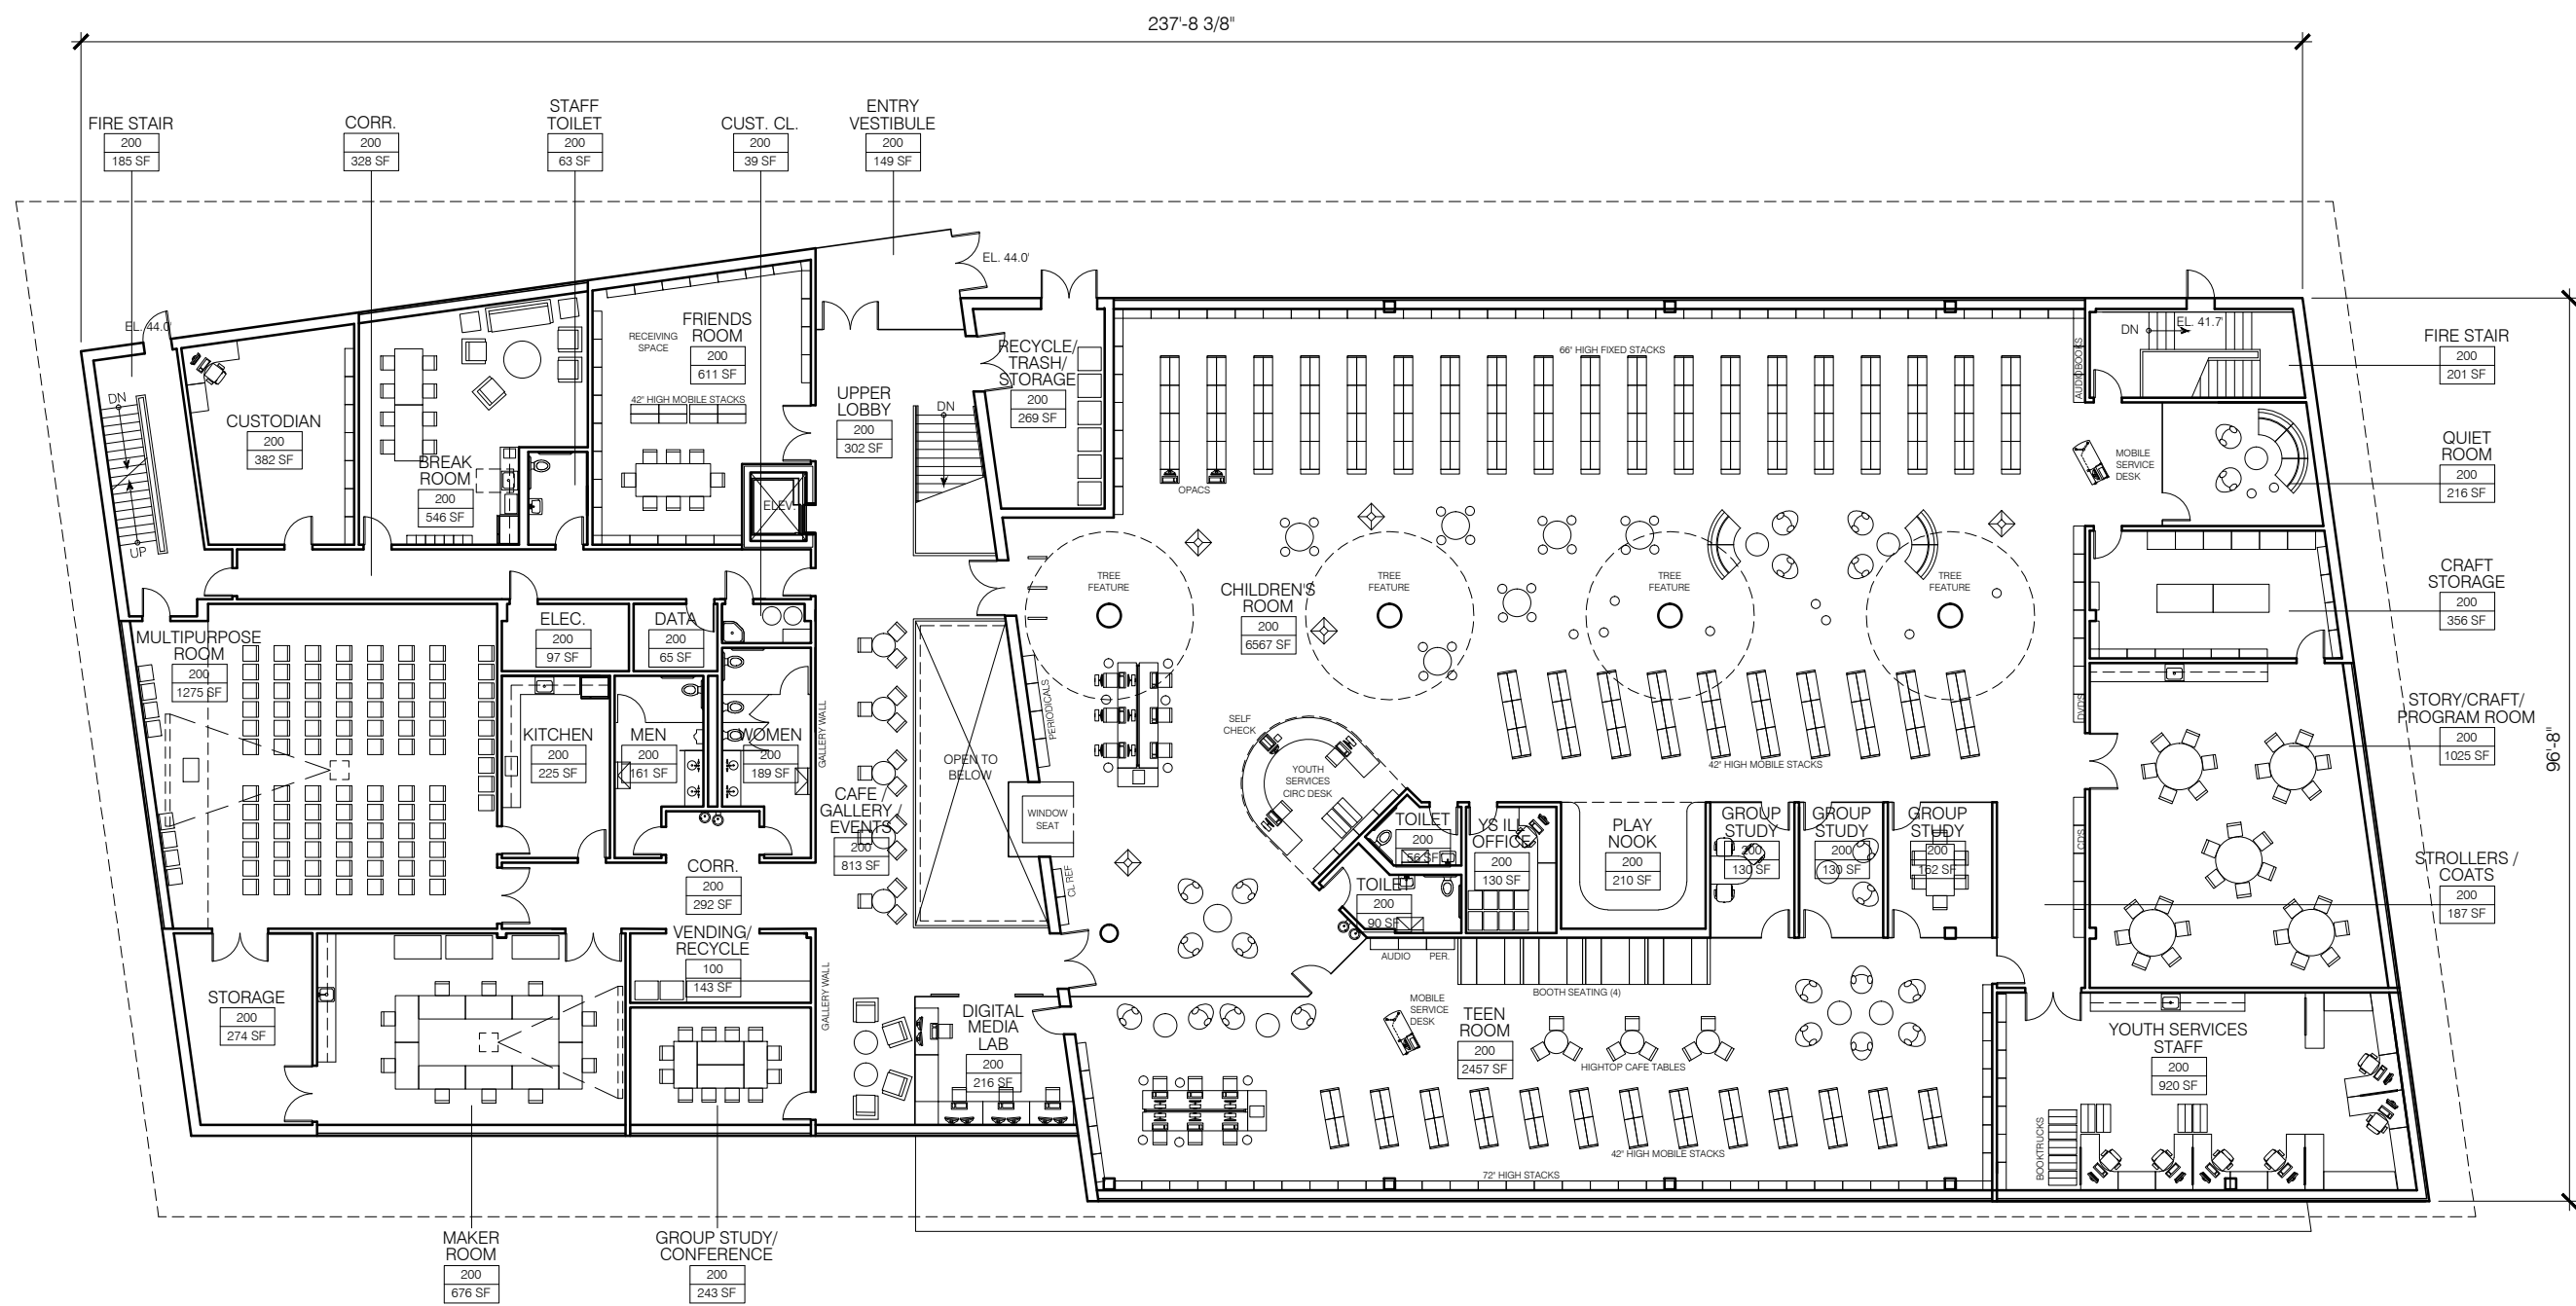

LEVEL 1: 22,464 GSF
 LEVEL 2: 22,093 GSF
 TOTAL: 44,457 GSF

MEDFORD PUBLIC LIBRARY
 LEVEL 1
 12/6/16

schwartzsilver

LEVEL 1: 22,464 GSF
 LEVEL 2: 22,093 GSF
 TOTAL: 44,457 GSF

MEDFORD PUBLIC LIBRARY
 LEVEL 2
 12/6/16